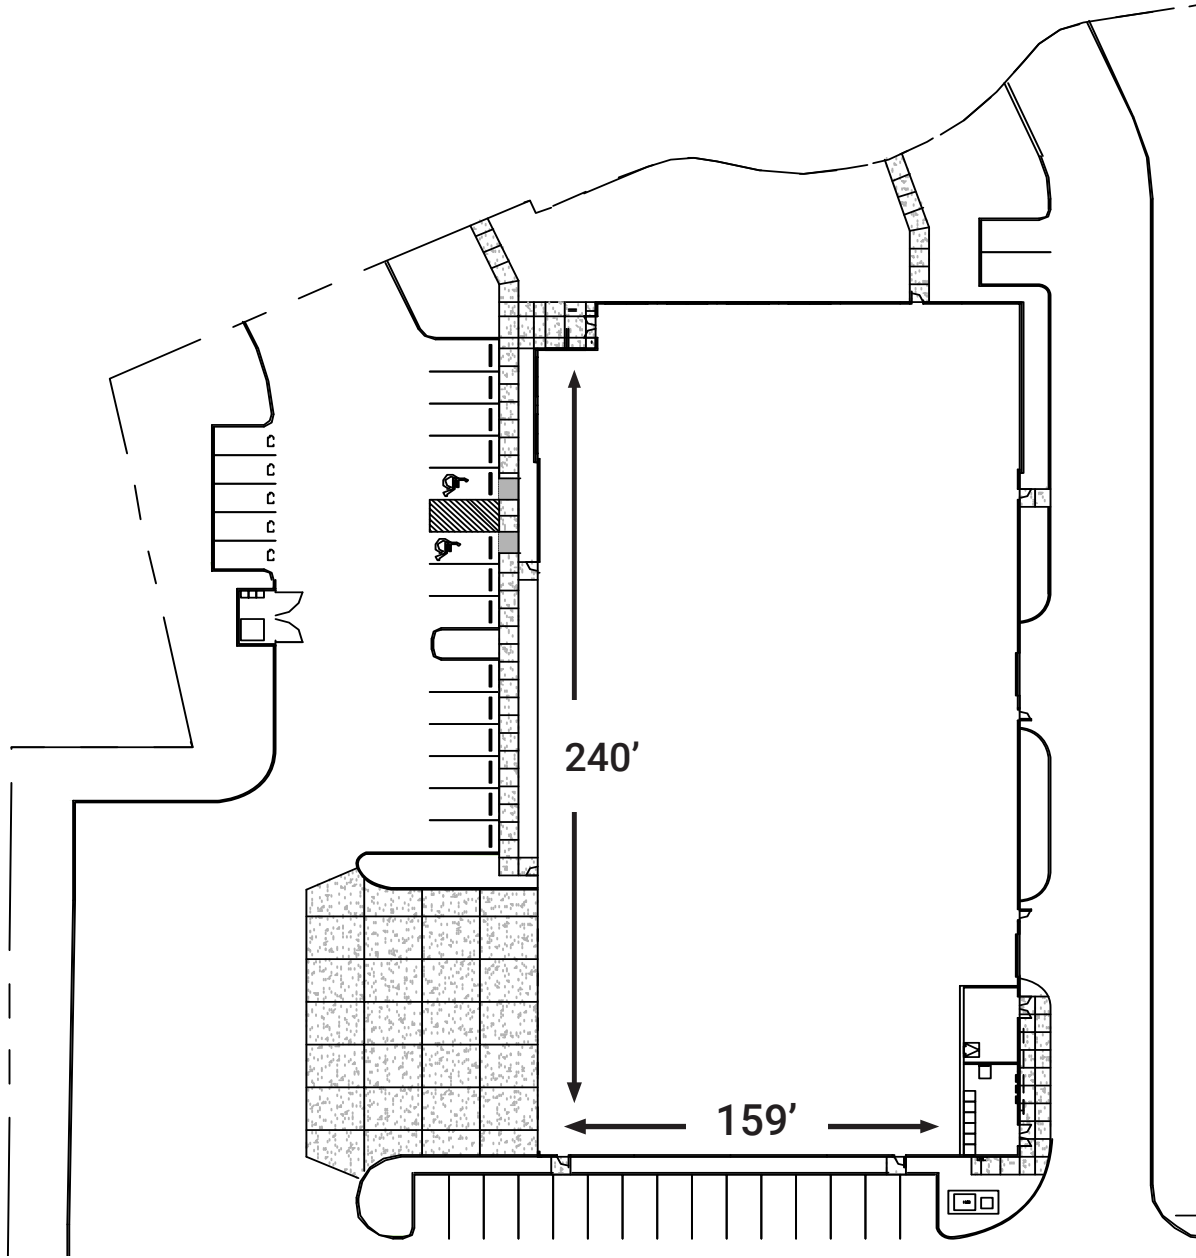

BUILDING 6 | 38,253 SF

NEWMARK

PANATTONI®

LINK